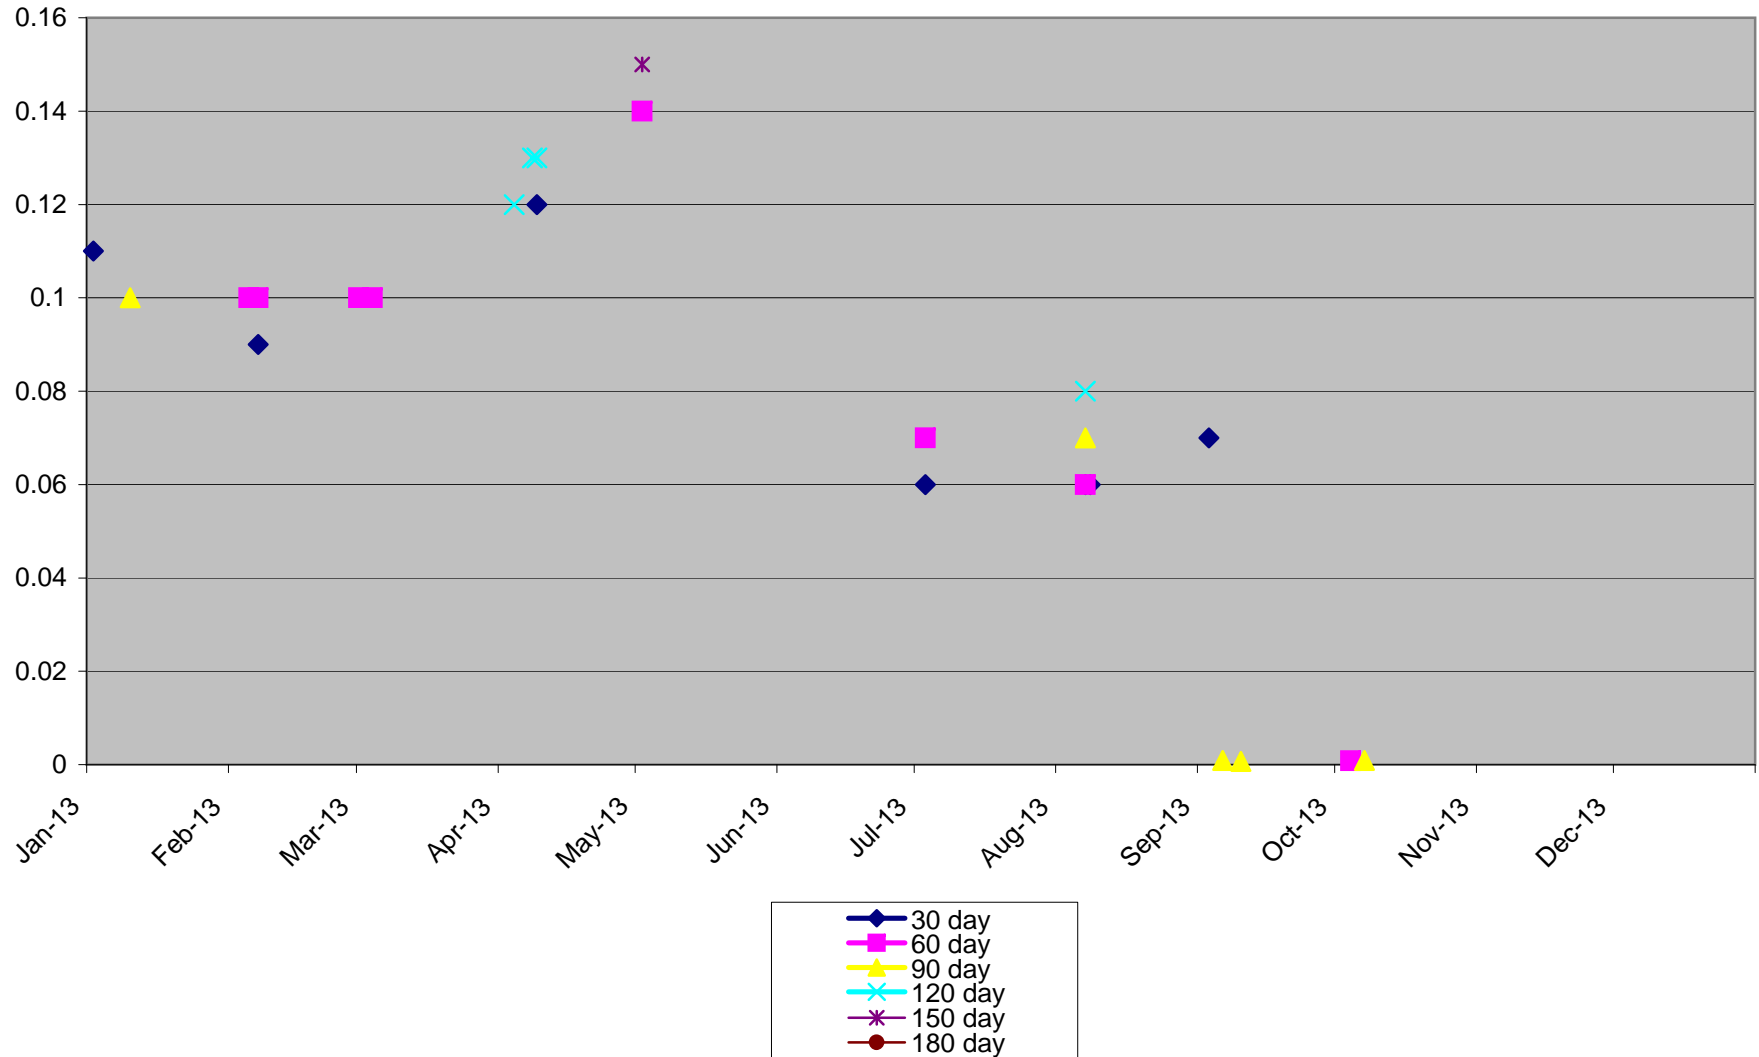

New Jersey Educational Facilities Authority Variable Rate Tracker

Princeton University
1997 Series A - Commercial Paper
Broker / Dealer - JP Morgan

Last Updated: 10/11/13

*NJEDA makes every effort to ensure the accuracy of this report, but cannot guarantee that it is error free.
 Please contact Jamie@njefa.com to report any inaccuracies.